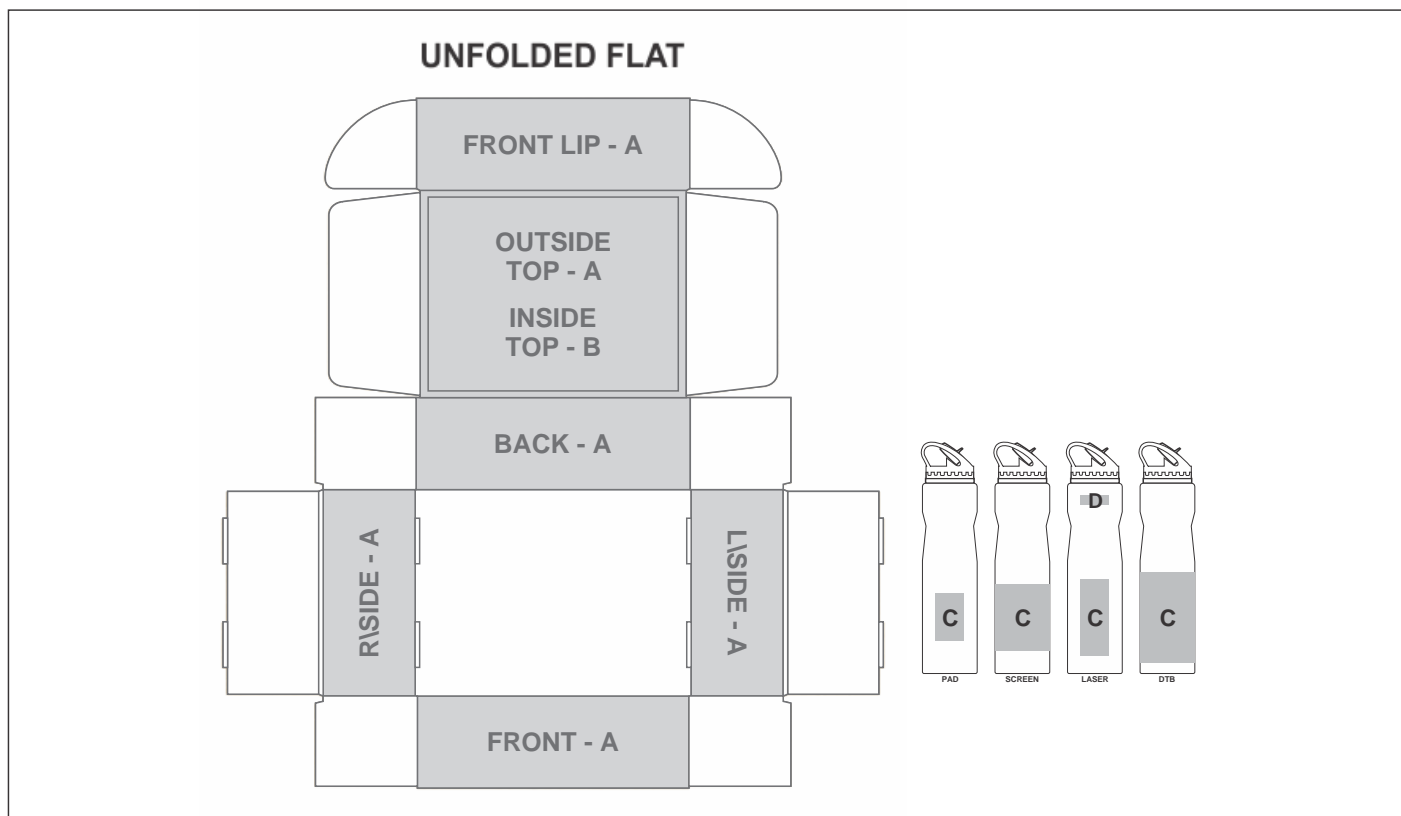

GF-EE-1083-B

Eva & Elm Lunar Kraft Gift Set

Need to know:

- Includes 1-Colour, 1-Position Screen Wrap OR 1-Position Laser Engraving on Bottle AND 1-Position Digital Print on Box (setup fees apply).

- Laser Colour: White

Branding Options:

Position A

1. Digital Custom Packaging (DCP-CHG-6)
Full Colour
Size: 535mm wide x 767mm high

Position C

1. Pad Printing (PB)
2 Colours
Size: 30mm wide x 50mm high
2. Screen Wrap (SW)
1 Colour
Size: 160mm wide x 70mm high
3. Laser Engraving (LB)
N/A
Size: 30mm wide x 80mm high
4. Digital Print Drinkware (DP-C)
Full Colour
Size: 100mm wide x 70mm high
5. Digital Print Drinkware (DP-D)
Full Colour
Size: 230mm wide x 95mm high

Position B

1. Digital Custom Packaging (DCP-CHG-6)
Full Colour
Size: 284mm wide x 214mm high

Position D

1. Laser Engraving (LB)
N/A
Size: 30mm wide x 15mm high